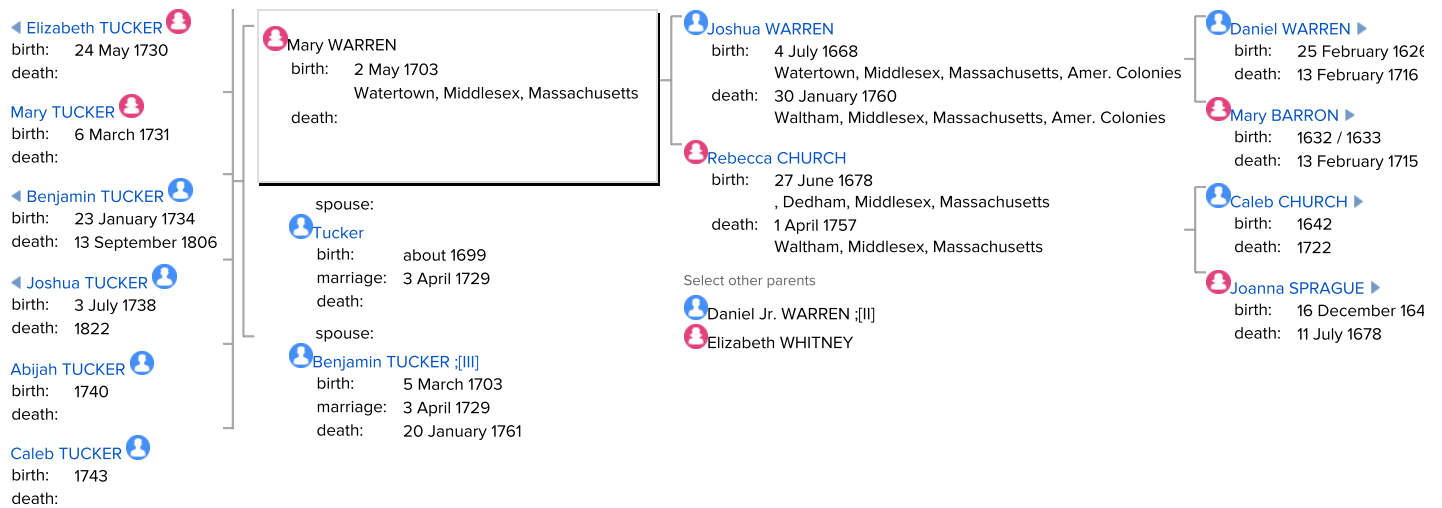

Mary WARREN

2 May 1703 - (Ancestral File Number: 19XS-ZT)

Additional Information for Mary WARREN

Notes (1)

This person's information was combined while in Ancestral File. The following submitters of the information may or may not agree with the combining of the information: JANET CRAGUN/WOODFIELD/ (2091946) BRADLEY/HORTON/ (2097794) ROGER DEAN/STROUD/ (2129296) GARY K/LUTHER/ (2173053) LYNETTE GALUSHA/KOMAREK/ (2190573) COLLEEN J./NIELSON/ (2193886) KELLEY/BOLLINGER/ (2203114) DANIEL W./HOWE/ (2213573) CLIFFORD G./BOYCE (2242085) DONALD J./TUCKER/ (2353813) BONNIE/JACOBSEN/ (2666949) PAM/MAY/ (2674704) AL & GEORGENE/BROOKMAN/ (2677807)

Citing This Record

"Ancestral File," database, *FamilySearch* (<https://familysearch.org/ark:/61903/2:1:M7XJ-B92> : accessed 2015-02-08), entry for Mary WARREN.

Submitted By (15)

bhorton552842
 lkomarek2750569
 agbrookman2677807
 bjacobsen2666949
 jcwoodfield1801510
 cjnielson3800114
 gvanderhoof2654014
 pmay2674704
 kbollinger723886
 gluther2728114
 djtucker2353813
 cgboyce1234650
 jmower692951
 dwhowe309546
 rstroud3669061

 microfilm: 1394175
 submission: AF83-038488

Ancestral File is a collection of genealogical information taken from pedigree charts and family group records submitted to the

Family History Department since 1978. The information has not been verified against any official records. Since the information in Ancestral File is contributed, it is the responsibility of those who use the file to verify its accuracy.